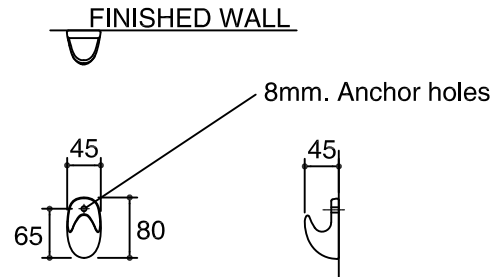

Dimension are approximate.
Unit:mm.

SKU	K-17061X-WK
Name	EUROPA
Description	HOOK

* The recommended dimension for installation can be adjusted according to user preferences and layout.

KARAT